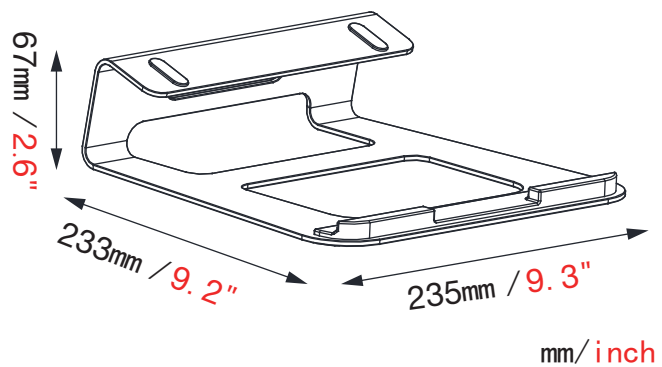

INSTRUCTIONS

Max.load:5kgs/11lbs
Laptop Size:11-15.4"

▶ INSTALLATION

①

②