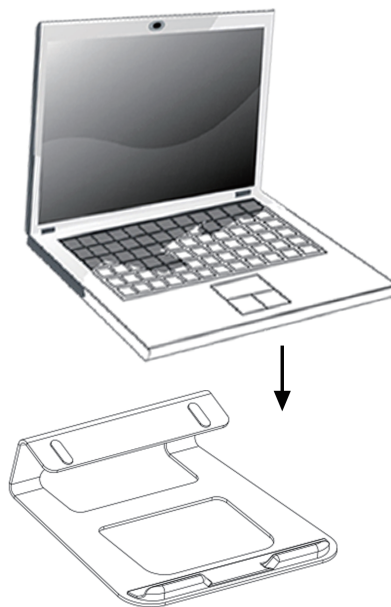

INSTRUCTIONS

Max.load:5kgs/11lbs
Laptop Size:11-15.4"

▶ INSTALLATION

①

②